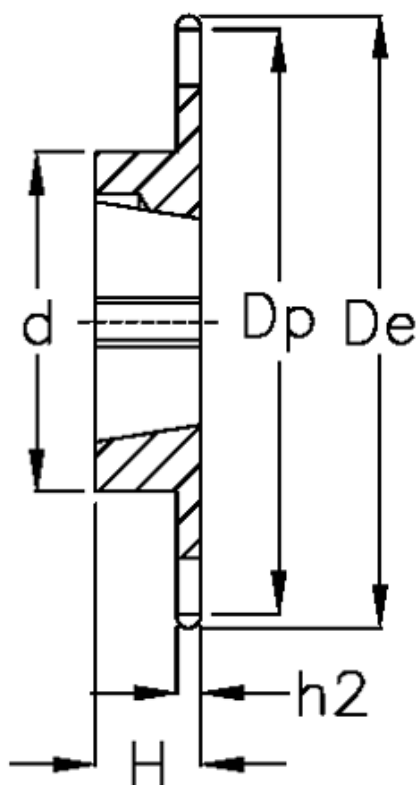

# Data Sheet

Article number: 616031005015

Description: Taperbored sprocket 08 B-1 Z=15 simplex  
for bushing 1008

## Measures

C = 1.3

d = 45

De = 65.5

Dp = 61.9

For bush = 1008

For chain size = 1/2" x 5/16"

For chain type = 08 B-1

H = 22

h1 = 7.2

Material = Stål

Number of teeth = 15